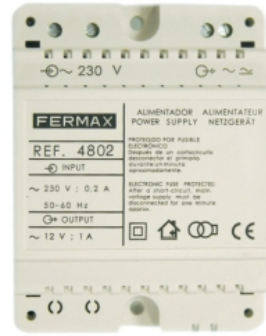

P.S.U. DIN4 230VAC/12VAC-1A

Ref: 4802

Used to power the different equipment in a Fermax installation.

Constructed in self-extinguishing VO material. Includes a set of covers to protect the...

[+ INFO](#)